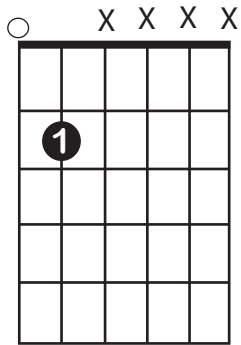

# I, IV, V Chord Shapes For Blues Shuffle In E

E5

E6

E7

A5

A6

A7

B5

B6

B7