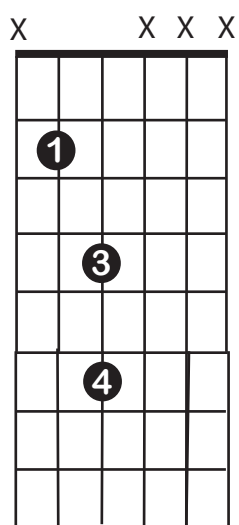

# I, IV, V Chord Shapes For Blues Shuffle In E

E5

E6

E7

A5

A6

A7

B5

B6

B7