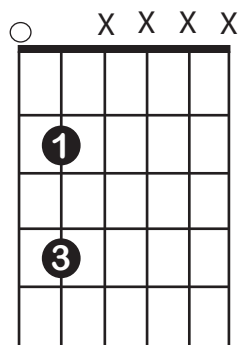

# I, IV, V Chord Shapes For Blues Shuffle In E

E5

E6

E7

A5

A6

A7

B5

B6

B7